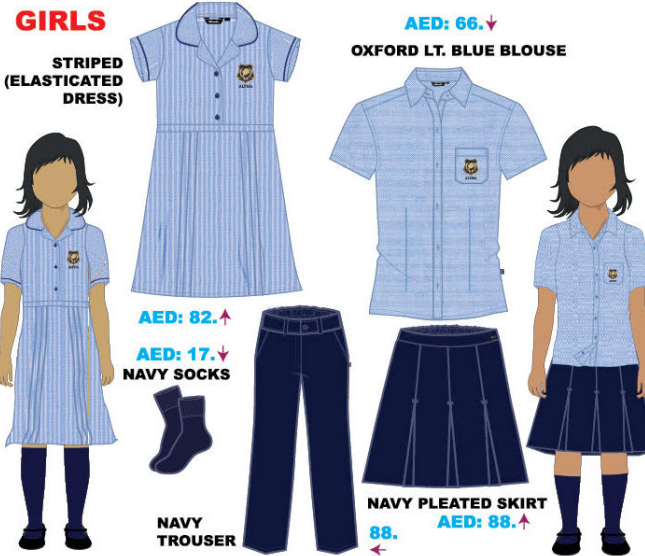

THE ALPHA SCHOOL

CORE UNIFORM

FS1 - FS2

BOYS

GIRLS

CORE UNIFORM

Y1 - Y6

BOYS

GIRLS

PE & WINTERWEAR - UNISEX

ALL YEARS

PE

WINTERWEAR

SHOES